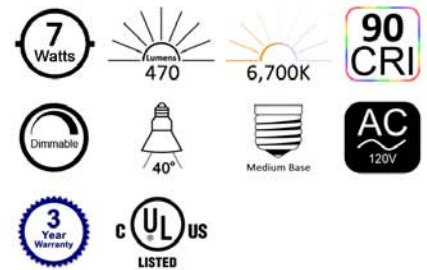

HH577 - 7 Watt Vi-Tek PAR20 LED

The brightest natural-daylight-simulating LED on the market

Product Information

Lamp Type	LED Flood
Lamp Shape	PAR20
Lamp Base	Medium (E26)
Equivalent	50 Watt Halogen PAR20
Watts	7W
Lumen Output	470 Lumens
Color Temp	6700K
Color Accuracy	90 CRI
Beam Angle	40°
Beam Type	Flood
Length	3.5" (89mm)
Width	2.5" (64mm)
Volts	120V AC
Dimmable	Yes
UL Listed	Yes
L70 Lifespan	25,000 Hours
Warranty	3 Years
Country of Origin	China
Case Quantity	24