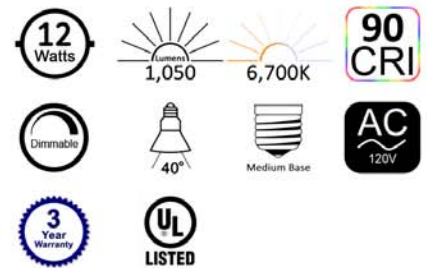

HH576 - 12 Watt Vi-Tek PAR38 LED

The brightest natural-daylight-simulating LED on the market

Product Information

Lamp Type	LED Flood
Lamp Shape	PAR38
Lamp Base	Medium (E26)
Equivalent	90 Watt Halogen PAR38
Watts	12W
Lumen Output	1,050 Lumens
Color Temp	6700K
Color Accuracy	90+ CRI
Beam Angle	40°
Beam Type	Flood
Length	4.75" (121mm)
Width	4.75" (121mm)
Volts	120V AC
Dimmable	Yes
UL Listed	Yes
L70 Lifespan	25,000 Hours
Warranty	3 Years
Country of Origin	China
Case Quantity	24