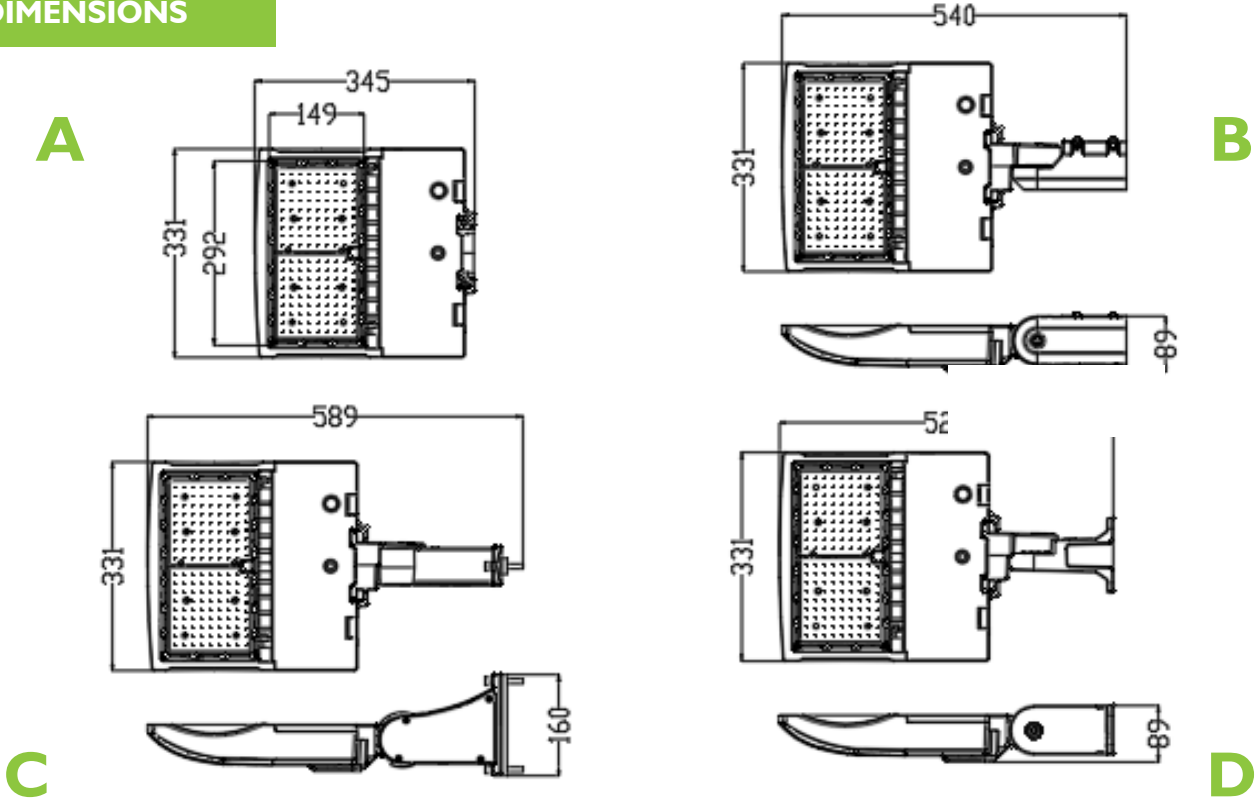

↑ When placing your order, please use **Order Code**.

PHOTOMETRIC DATA

Polar Curve

Cone Chart

LED Area Light (Lion)

DIMENSIONS

Fixture Mount	Mount Type	Depth (in.)	Width (in.)	Height (in.)	Lens Depth (in.)	Lens Width (in.)
A	No Mount	13.6	13.0	3.1	5.8	11.5
B	Slipfitter Mount	21.2	13.0	3.5	-	-
C	Arm Mount	23.2	13.0	6.3	-	-
D	Trunnion Mount	20.5	13.0	3.5	-	-