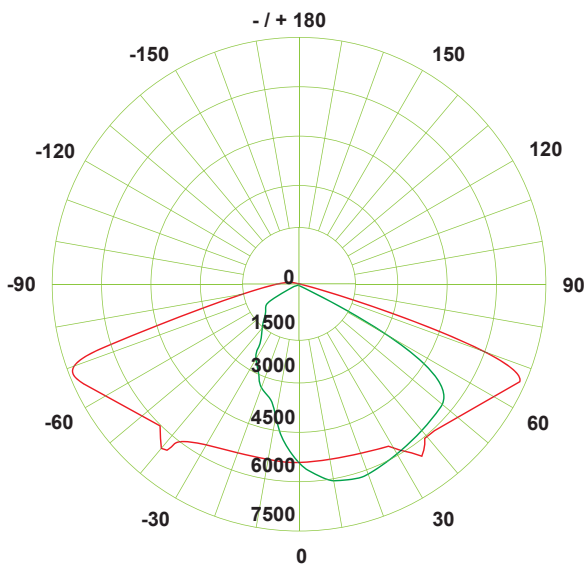

Mounting

- Surface mount

Warranty

7-Year Limited Product Warranty
(Optional 10-Year Warranty available)

BENEFITS

- Photocell ready, comes with shorting cap
- PIR Sensor ready

SPECIFICATIONS

Available Wattage	60W - 300W
Available CCT	5000K
Efficacy Average	126 LM/W - 133 LM/W
Lumen Output	8,318 LM - 30,305 LM
Input Voltage	AC100-277V
Input Frequency	50/60HZ
CRI	> 70
Power Factor	0.9
THD	< 20%
Working Temp	-35F to 122F (-35C to 50C)
Lens	Striped
IP Rating	IP65
Dimming	Yes
Life Span (Hours)	> 70,000

↑ When placing your order, please use **Order Code**.

PHOTOMETRIC DATA

Polar Curve

Cone Chart

LED Area Light (Lion)

DIMENSIONS

Fixture Mount	Mount Type	Depth (in.)	Width (in.)	Height (in.)	Lens Depth (in.)	Lens Width (in.)
A	No Mount	13.6	13.0	3.1	5.8	11.5
B	Slipfitter Mount	21.2	13.0	3.5	-	-
C	Arm Mount	23.2	13.0	6.3	-	-
D	Trunnion Mount	20.5	13.0	3.5	-	-