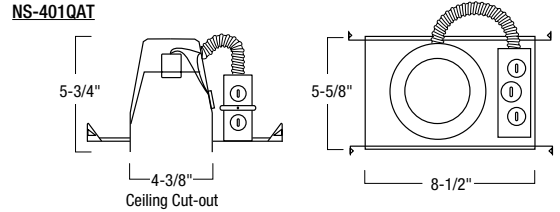

HOUSING DIMENSIONS

Air-Tight Baffled Lensless Shower Trim

- ☐ **NS-76B:** Black Air-Tight Lensless Shower Trim with White Flange
- ☐ **NS-76BZ:** Bronze Air-Tight Lensless Shower Trim with Bronze Flange
- ☐ **NS-76CO:** Copper Air-Tight Lensless Shower Trim with Copper Flange
- ☐ **NS-76N:** Natural Metal Air-Tight Lensless Shower Trim with Natural Metal Flange
- ☐ **NS-76W:** White Air-Tight Lensless Shower Trim with White Flange

Compatible Housings

LINE VOLTAGE			
Item Number	Installation Type	Lamp	Dimensions
☐ NS-401QAT	Non-IC Air-Tight New Const.	50W PAR20	W: 5-5/8" L: 8-1/2" H: 5-5/8"
☐ NSIC-401QAT	IC Air-Tight New Construction	50W PAR20	W: 5-1/4" L: 8-1/2" H: 6-3/8"
☐ NSR-404QAT	Non-IC Air-Tight Remodel	50W PAR20	W: 4-1/4" L: 11-1/4" H: 5-5/8"