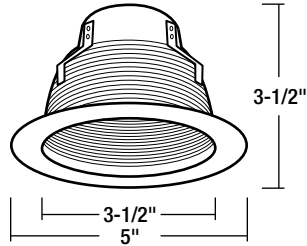

NS-76
Air-Tight Baffled Lensless Shower Trim

Type
Project
Catalog No.
Lamp/Wattage

TRIM DIMENSIONS

Trim OD: 5"
 Aperture: 3-3/4"
 Height: 3-1/2"

FEATURES

Trim
 Precision spun 0.040 aluminum baffle with deep grooves to reduce aperture glare rated for wet location when used with compatible housings.

Mounting
 Trim includes three trim clips that securely mount trim in housing. Remove socket from plate and mount directly onto trim.

Gasket
 Trim includes pre-installed water tight gasket for wet location listing.