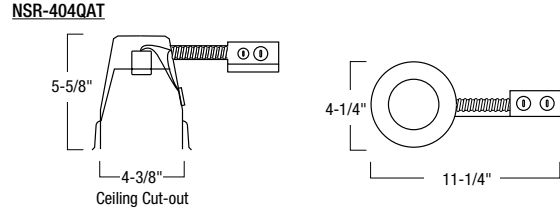

HOUSING DIMENSIONS

Air-Tight Baffled Lensless Shower Trim

- ☐ **NS-76B:** Black Air-Tight Lensless Shower Trim with White Flange
- ☐ **NS-76BZ:** Bronze Air-Tight Lensless Shower Trim with Bronze Flange
- ☐ **NS-76CO:** Copper Air-Tight Lensless Shower Trim with Copper Flange
- ☐ **NS-76N:** Natural Metal Air-Tight Lensless Shower Trim with Natural Metal Flange
- ☐ **NS-76W:** White Air-Tight Lensless Shower Trim with White Flange

Compatible Housings

LINE VOLTAGE			
Item Number	Installation Type	Lamp	Dimensions
☐ NS-401QAT	Non-IC Air-Tight New Const.	50W PAR20	W: 5-5/8" L: 8-1/2" H: 5-5/8"
☐ NSIC-401QAT	IC Air-Tight New Construction	50W PAR20	W: 5-1/4" L: 8-1/2" H: 6-3/8"
☐ NSR-404QAT	Non-IC Air-Tight Remodel	50W PAR20	W: 4-1/4" L: 11-1/4" H: 5-5/8"