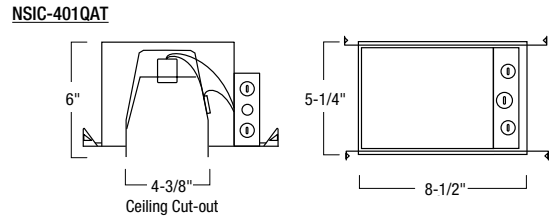

HOUSING DIMENSIONS

Air-Tight Baffled Lensless Shower Trim

- ☐ **NS-76B:** Black Air-Tight Lensless Shower Trim with White Flange
- ☐ **NS-76BZ:** Bronze Air-Tight Lensless Shower Trim with Bronze Flange
- ☐ **NS-76CO:** Copper Air-Tight Lensless Shower Trim with Copper Flange
- ☐ **NS-76N:** Natural Metal Air-Tight Lensless Shower Trim with Natural Metal Flange
- ☐ **NS-76W:** White Air-Tight Lensless Shower Trim with White Flange

Compatible Housings

LINE VOLTAGE			
Item Number	Installation Type	Lamp	Dimensions
☐ NS-401QAT	Non-IC Air-Tight New Const.	50W PAR20	W: 5-5/8" L: 8-1/2" H: 5-5/8"
☐ NSIC-401QAT	IC Air-Tight New Construction	50W PAR20	W: 5-1/4" L: 8-1/2" H: 6-3/8"
☐ NSR-404QAT	Non-IC Air-Tight Remodel	50W PAR20	W: 4-1/4" L: 11-1/4" H: 5-5/8"