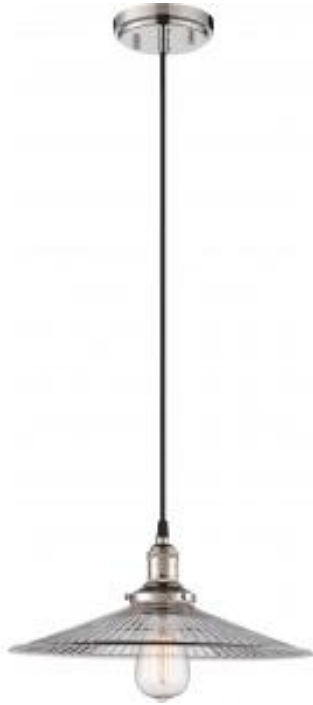

## NUVO 60-5416

1 LT VINTAGE PENDANT

**Notes**

[www] 03-22-2021 04:50:52

**General**

Status	Active
Collection	Vintage
Finish	Polished Nickel
Style	Transitional
Number of Lamps	1
Height (in.)	6.00
Width (in.)	14.00
Indoor or Outdoor Fixture	Indoor

**Specifications**

Base	Medium
Bulb Type	Incandescent
Max Wattage	100
Voltage	120V
Bulb Included	Yes
Replacement Bulb	S2413
Glass Description	Clear Ribbed
Weight (lb.)	4.74
Fixture Type	Pendant
Fixture Material	Glass / Metal

**Dimensions**

Back Plate or Canopy Height (in.)	0.94
Back Plate or Canopy Diameter (in.)	4.92

**Compliance**

Safety Listing	cULus
Location Rating	Dry
UL Application	Ceiling
Energy Star	No
California Status	Not T24 Compliant
California Prop 65	Lead
RoHS Compliant	Yes