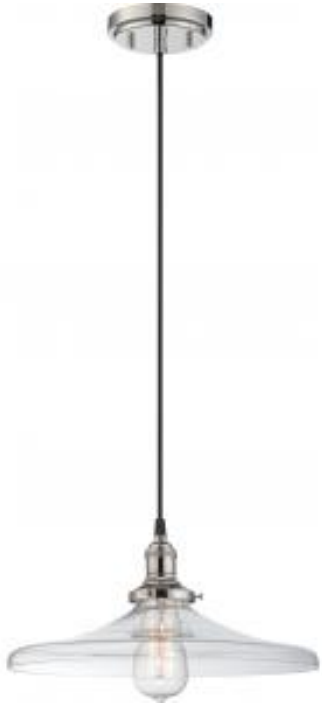

## NUVO 60-5407

1 LT VINTAGE PENDANT

Notes

[www] 03-22-2021 04:50:52

### General

Status	Active
Collection	Vintage
Finish	Polished Nickel
Style	Transitional
Number of Lamps	1
Height (in.)	6.75
Width (in.)	14.00
Indoor or Outdoor Fixture	Indoor

### Specifications

Base	Medium
Bulb Type	Incandescent
Max Wattage	100
Voltage	120V
Bulb Included	Yes
Replacement Bulb	S2413
Glass Description	Clear
Weight (lb.)	4.56
Fixture Type	Pendant
Fixture Material	Glass / Metal

### Dimensions

Back Plate or Canopy Height (in.)	0.94
Back Plate or Canopy Diameter (in.)	4.92