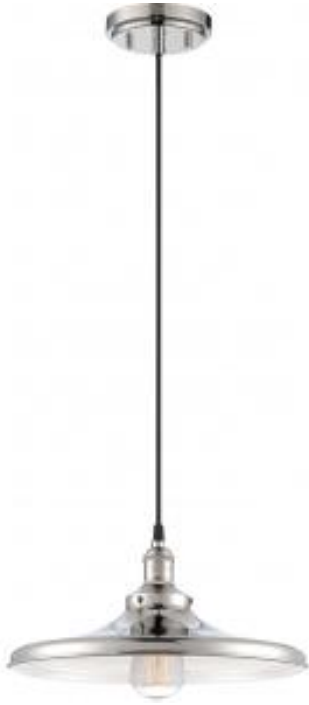

## NUVO 60-5406

1 LT VINTAGE PENDANT

Notes

[www] 03-22-2021 04:50:52

### General

|                           |                 |
|---------------------------|-----------------|
| Status                    | Active          |
| Collection                | Vintage         |
| Finish                    | Polished Nickel |
| Style                     | Transitional    |
| Number of Lamps           | 1               |
| Height (in.)              | 6.75            |
| Width (in.)               | 14.00           |
| Indoor or Outdoor Fixture | Indoor          |

### Specifications

|                   |                |
|-------------------|----------------|
| Base              | Medium         |
| Bulb Type         | Incandescent   |
| Max Wattage       | 100            |
| Voltage           | 120V           |
| Bulb Included     | Yes            |
| Replacement Bulb  | S2413          |
| Glass Description | Not Applicable |
| Weight (lb.)      | 4.17           |
| Fixture Type      | Pendant        |
| Fixture Material  | Glass / Metal  |

### Dimensions

|                                     |      |
|-------------------------------------|------|
| Back Plate or Canopy Height (in.)   | 0.94 |
| Back Plate or Canopy Diameter (in.) | 4.92 |