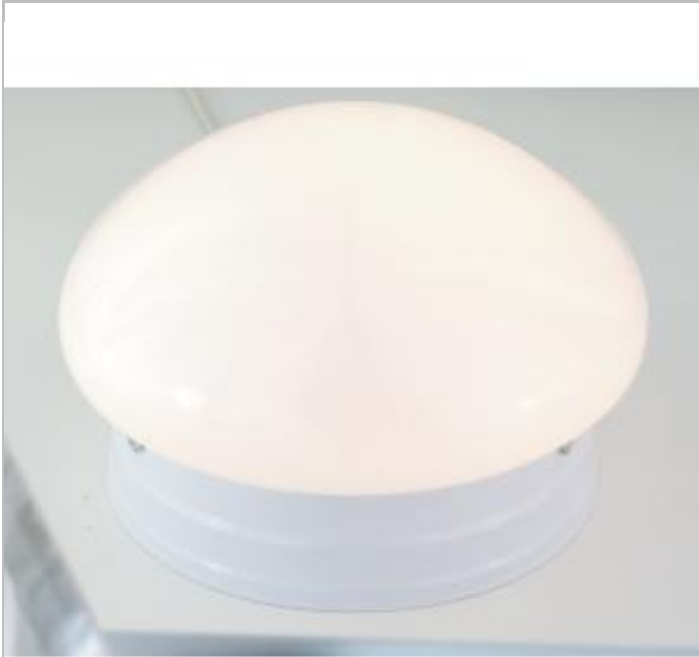

Project Name

Location

Prepared By

NUVO SF77-060

1 LIGHT SMALL MUSHROOM FLUSH

Notes

[www] 03-22-2021 04:50:59

General

Status	Active
Finish	White
Style	Traditional
Number of Lamps	1
Height (in.)	5.00
Width (in.)	7.50
Indoor or Outdoor Fixture	Indoor

Specifications

Base	Medium
Bulb Type	Incandescent
Max Wattage	60
Voltage	120V
Bulb Included	No
Glass Description	White
Weight (lb.)	1.56
Fixture Type	Flush Mount
Fixture Material	Steel