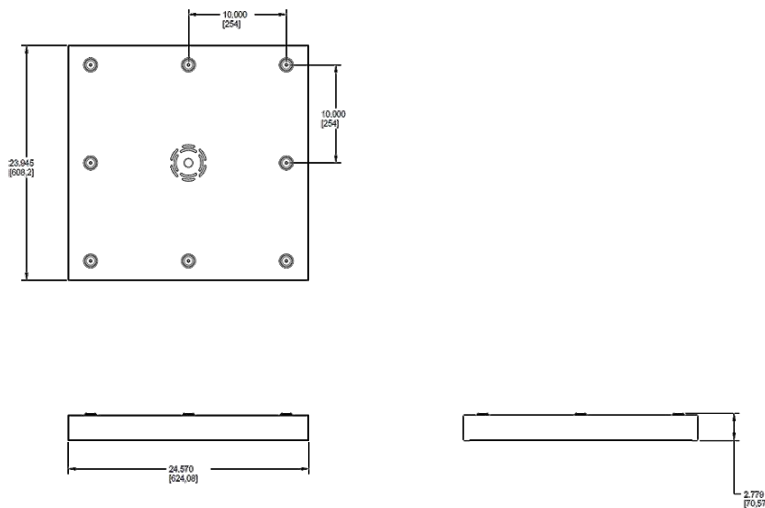

#### Description:

EZPAN 2X2 surface mounting kit for drywall ceilings

## Dimensions

## Ordering Matrix

Family	Size
SMKEZPAN	2X2
	2X4 = 2' x 4'
	2X2 = 2' x 2'