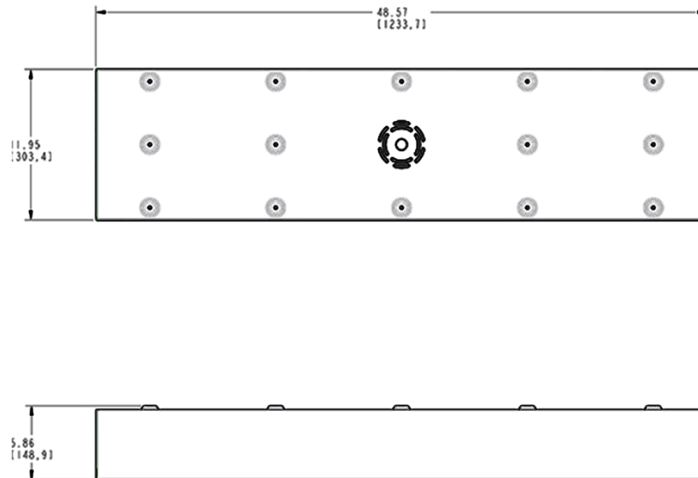

SMKPANEL1X4

Project:	Type:
Prepared By:	Date:

Surfaced mounting kits.

Color: White

Weight: 0.0 lbs

Technical Specifications

Construction

Finish:

Formulated for high-durability and long lasting color.

Other

Description:

LPANEL 1X4 surface mounting kit for drywall ceilings

Compatibility:

For EZPAN fixtures with options, please consult factory for compatibility with mounting kits.

Dimensions

SMKPANEL1X4

Ordering Matrix

Family	Size
SMKPANEL	1X4
	2X4 = 2' x 4'
	2X2 = 2' x 2'
	1X4 = 1' x 4'