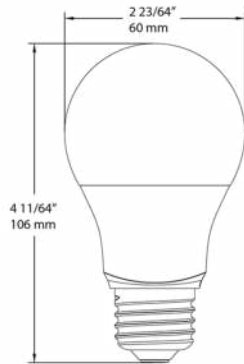

**Optical**

**Beam Angle:**

230°

**Shipping Information**

**Case Qty:**

12

## Technical Specifications (continued)

**Shipping Information**

**Case Dimensions:**

15.4 x 5.2 x 4.9

**Pallet Quantity of Pieces:**

2016

**Pallet Dimensions:**

47.24 x 39.37 x 45.67

## Dimensions