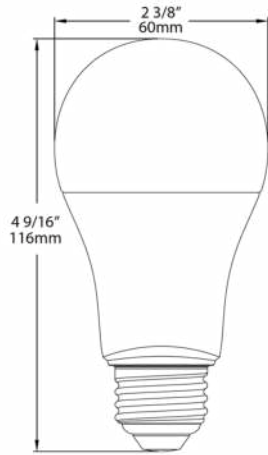

**Optical**

**Beam Angle:**

230°

**Shipping Information**

**Case Qty:**

12

## Technical Specifications (continued)

**Shipping Information**

**Case Dimensions:**

15.4 x 5.2 x 4.9

**Pallet Quantity of Pieces:**

2016

**Pallet Dimensions:**

47.24 x 39.37 x 45.67

## Dimensions