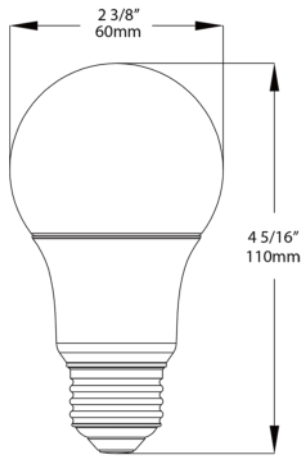

### Case Dimensions:

10 x 7.559 x 5.118

## Dimensions