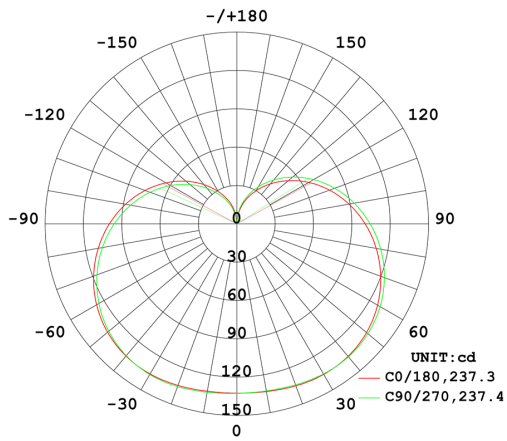

Technical Specifications

Product Type	A-Line
Bulb Shape	A19
Wattage	13.5W
Wattage Equivalency	75W Incandescent
Typical Lumen Output	1100
Efficacy	82 lm/W
Color Temperature	2700K Soft White
CRI	80
Base Type	E26
L70 Lifespan	15,000 hours
Operating Temperature	-20°C - 45°C
Dimmable	Yes, down to 10%
Beam Angle	230°
Warranty	3-Year, No-Compromise Warranty
For Use in Emergency Fixtures	No
For Use Outdoors in Open Fixtures	No

Electrical Characteristics

Input Voltage	120V
Power Factor	0.7
Operating Frequency	60 Hz
Input Current @ 120V	183mA

Listings

UL Listed	Yes
CEC Status	Not lawful for sale in California

Light Distribution

Case and Pallet Dimensions

	QTY	LENGTH	WIDTH	HEIGHT
CASE	12	5.2	5.5	15.4
PALLET	2016	48.1	46.9	39.8

Dimension