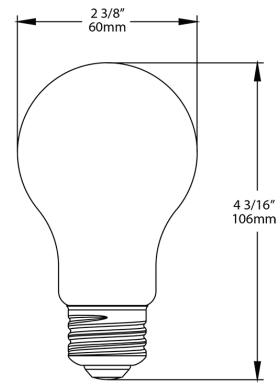

Technical Specifications		
Performance	L70 Lifespan:	For Use in Emergency Fixtures:
Product Type: Decorative	15,000 Hours	No
Input Wattage: 6W	Dimmable: Yes, down to 10%	For Use Outdoors in Open Fixtures: No
Typical Lumen Output: 810	Construction	Other
Efficacy: 90 lm/W	Bulb Shape: A19	Equivalency: 60W Incandescent
Color Temperature: 2700K Soft White	Base Type: E26	Warranty (Years): RAB warrants that our LED products will be free from defects in materials and workmanship for a period of three (3) years from the date of delivery to the end user, including coverage of light output, color stability, driver performance and fixture finish. RAB's warranty is subject to all terms and conditions found at rablighting.com/warranty .
CRI: 90	Beam Angle: 360°	
	Technical Specifications	
	Finish: Frosted	

Energy Star ID:

2330357

CEC Status:

Lawful for sale in California

Case and Pallet Dimensions

	QTY	LENGTH (in)	WIDTH (in)	HEIGHT (in)
CASE	12	10.8	8.2	5.1
PALLET	1080	38.4	44	37.2

Dimension

Light Distribution