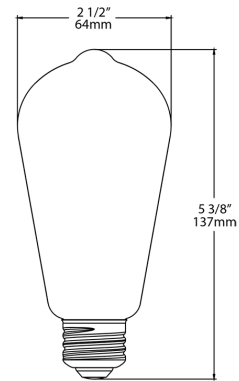

CEC Status:

Lawful for sale in California

Case and Pallet Dimensions

	QTY	LENGTH (in)	WIDTH (in)	HEIGHT (in)
CASE	8	11.4	5.8	6.4
PALLET	768	46.3	35.4	39.5

Dimension

Light Distribution