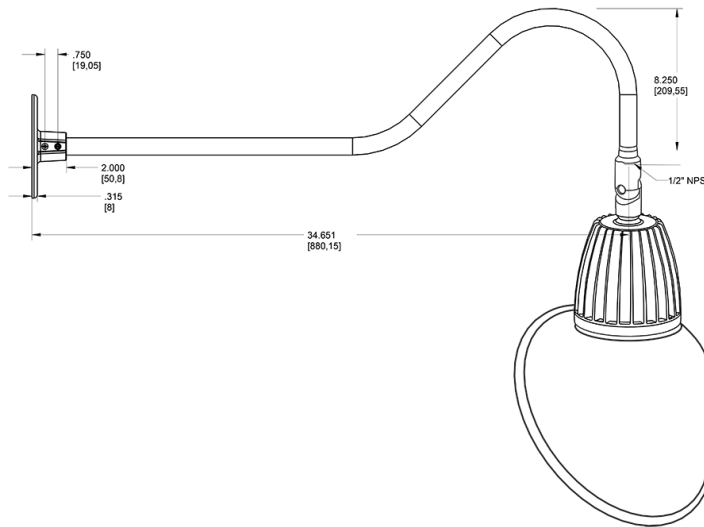

The design of the Gooseneck is protected by patents pending in US, Canada, China and Taiwan

Warranty:

RAB warrants that our LED products will be free from defects in materials and workmanship for a period of five (5) years from the date of delivery to the end user, including coverage of light output, color stability, driver performance and fixture finish. RAB's warranty is subject to all terms and conditions found at rablighting.com/warranty.

Dimensions

Features

- Adjustable 45° swivel joint
- Superior heat sink
- Die-cast aluminum housing
- 5-Year, No-Compromise Warranty

Ordering Matrix

Family	Wattage	Color Temp	Reflector	Shade	ShadeSize	Finish
GN2LED	26	N		AC		B
	13 = 13W 26 = 26W	Y = 3000K (Warm) N = 4000K (Neutral)	Blank = Flood R = Rectangular S = Spot	AC = Angled Cone	11 = 11" Blank = 15"	B = Black W = White A = Bronze S = Silver G = Hunter Green YL = Yellow LB = Light Blue BL = Royal Blue BWN = Brown I = Ivory R = Red