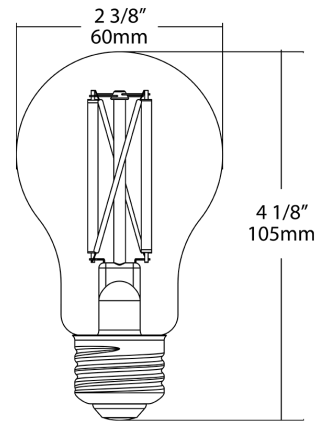

**Bulb Shape:**

A19

**Base Type:**

E26, Medium Screw Base

**Enclosure Material:**

Glass

**Beam Angle:**

360°

**Wattage Equivalency:**

75W Incandescent

**Case and Pallet Dimensions**

	QTY	LENGTH (in)	WIDTH (in)	HEIGHT (in)
CASE	12	10.8	8.1	10.8
PALLET	1080	44.1	38.7	26.7

**Dimension**

**Features**

- Replacement for conventional decorative lamps
- Filament LED construction gives a unique traditional look and feel for decorative and ambient applications
- Produces rich and vibrant colors, >90CRI
- Rated for use in enclosed and open fixtures in dry and damp locations
- Longer lifespan compared to legacy equivalents minimizes replacement and maintenance costs
- Title 20 Compliant, ENERGY STAR Compliant, UL Listed
- Smooth uniform dimming down to 10% (check dimmer compatibility list)