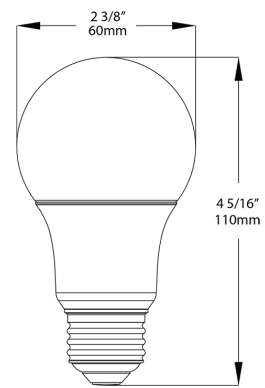

Technical Specifications (continued)

Electrical

Flicker:

<30%

Optical

Beam Angle:

230°

Compliance

Case and Pallet Dimensions

	QTY	LENGTH (in)	WIDTH (in)	HEIGHT (in)
CASE	12	10	7.6	5.1
PALLET	3456	45.4	40	46.1

Dimension

Light Distribution