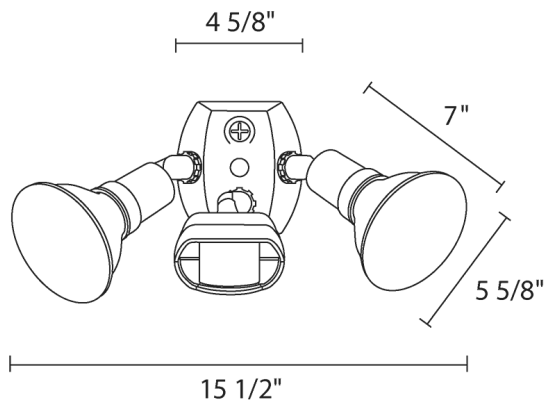

**Dimensions**

**Features**

- Two CCT-Selectable PAR38s
- 110° view sensor
- 6 Hour protected manual override
- EZ Plate Universal cover fits all boxes

**Ordering Matrix**

Family	Detection	Flood Type	Finish	Lamps/Wattages/CCT
GT	500	R	W	/L