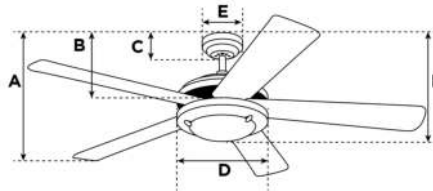

Item Number **7200800**

Comet Ceiling Fan

52" White Finish
 White ABS Blades
 Includes Light Kit with Frosted Glass

Specifications

Size	52"
Blades.....	ABS Blades (White)
Blade Pitch.....	10°
Approved Location	Indoor/ Outdoor
Suggested Room Size.....	Great Room (up to 20x20)
Down Rod.....	3/4" x 4"
Installation.....	Combo
Max. Ceiling Angle.....	15°
Lead Wire	54"
Light Bulb Usage.....	Includes (2) Candelabra (E12) Base, 40 Watt Torpedo Lamps
Control.....	Remote Control Adaptable
Motor Finish.....	White
Motor Material	Cold Rolled Steel Motor 153mm x 18mm
Reverse Airflow.....	Yes
Capacitor	Triple
Switch Housing Cap.....	Not Included

Item Number **7200800**

Comet Ceiling Fan

52" White Finish
 White ABS Blades
 Includes Light Kit with Frosted Glass

A. Top of Canopy to Bottom of Blades	11"
B. Top of Canopy to Bottom of Switch House	12.6"
C. Top of Canopy to Bottom of Canopy	2.4"
D. Width of Motor Housing.....	11.3"
E. Width of Canopy.....	5.1"
F. Top of Canopy to Bottom of Glass.....	14.4"

If a Combo Style Fan with a 4" Down Rod is installed without the Down Rod, Subtract 3" from the Dimensions Listed (A, B, F).
 If a Combo Style Fan with a 6" Down Rod is installed without the Down Rod, Subtract 5" from the Dimensions Listed (A, B, F).