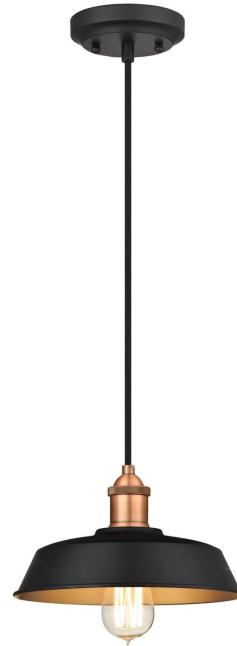

**Item Number 6309000**Pendant Matte Black and Washed Copper  
Finish

## Specifications

- Height: 57.87"
- Diameter: 10.24"
- Adjustable Cord: 50" max.
- Use (1) Medium (E26) Base Lamp, 60 Watt Maximum