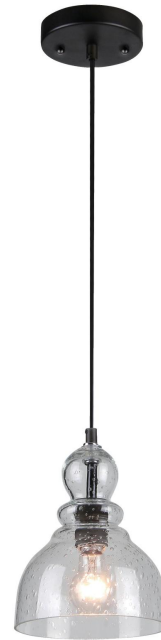

Item Number 6100800Mini Pendant Oil Rubbed Bronze Finish with
Clear Seeded Glass

Specifications

- Height: 60"
- Diameter: 7"
- Adjustable Cord: 50" max.
- Use (1) Medium (E26) Base Lamp, 60 Watt Maximum

Installation

Refer to instruction manual for installation and additional warnings.
Consult a qualified electrician if unsure how to proceed.

Warranty Information - 5 Year Limited Warranty

This Westinghouse Lighting Fixture is warranted against defects in material and workmanship for a period of Five Years from purchase date.