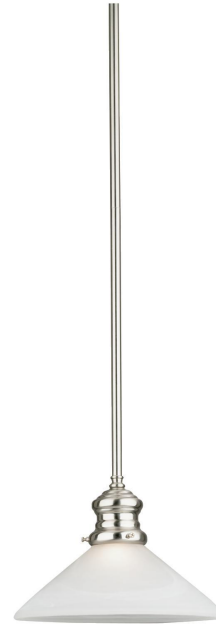

Item Number 6923100**Winchester**

Mini Pendant Brushed Nickel Finish with
Frosted White Alabaster Glass

Specifications

- Height: 38"
- Diameter: 9.50"
- Use (1) Medium (E26) Base Lamp,
100 Watt Maximum
- Includes (3) 9.5" long rods
to customize hanging length

Installation

Refer to instruction manual for installation and additional warnings.
Consult a qualified electrician if unsure how to proceed.

Warranty Information - 5 Year Limited Warranty

This Westinghouse Lighting Fixture is warranted against defects in material and workmanship for a period of Five Years from purchase date.