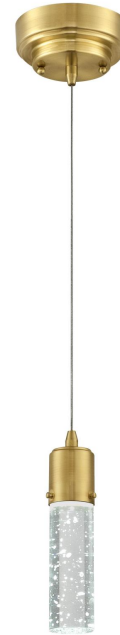

Item Number 6355300**Cava**LED Mini Pendant Champagne Brass Finish
with Bubble Glass

Specifications

- Height: 61.05"
- Diameter: 4.96"
- Adjustable Cord: 50" max.
- Includes 8 Watt Integrated LED
- Hours: 25000
- Life (years)*: 22.8
- Fixture Lumens: 450
- Light Source Lumens: 800
- Kelvin: 3000
- Equivalent Incandescent Wattage: 40W

Installation

Refer to instruction manual for installation and additional warnings.
Consult a qualified electrician if unsure how to proceed.

Warranty Information - 5 Year Limited Warranty

This Westinghouse Lighting Fixture is warranted against defects in material and workmanship for a period of Five Years from purchase date.