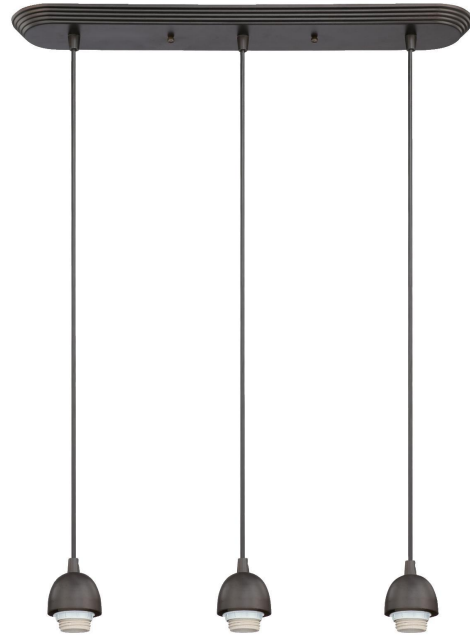

Item Number 6301300

3 Light Mini Pendant Oil Rubbed Bronze Finish

Specifications

- Height: 55"
- Width: 23.50"
- Extends: 55"
- Adjustable Cord: 50" max.
- Use (3) Medium (E26) Base Lamps, 60 Watt Maximum