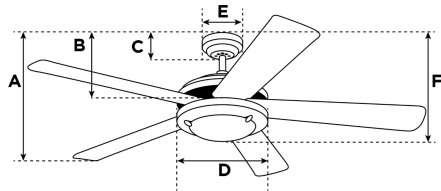

Item Number 7214400

Casanova Supreme Ceiling Fan

42 in. White Finish
 Reversible Blades (White/White Washed Pine) Opal Schoolhouse Glass

A. Top of Canopy to Bottom of Blades	7.3"
B. Top of Canopy to Bottom of Switch House	8.5"
C. Top of Canopy to Bottom of Canopy	N/A
D. Width of Motor Housing.....	8.8"
E. Width of Canopy.....	N/A
F. Top of Canopy to Bottom of Glass.....	12.5"